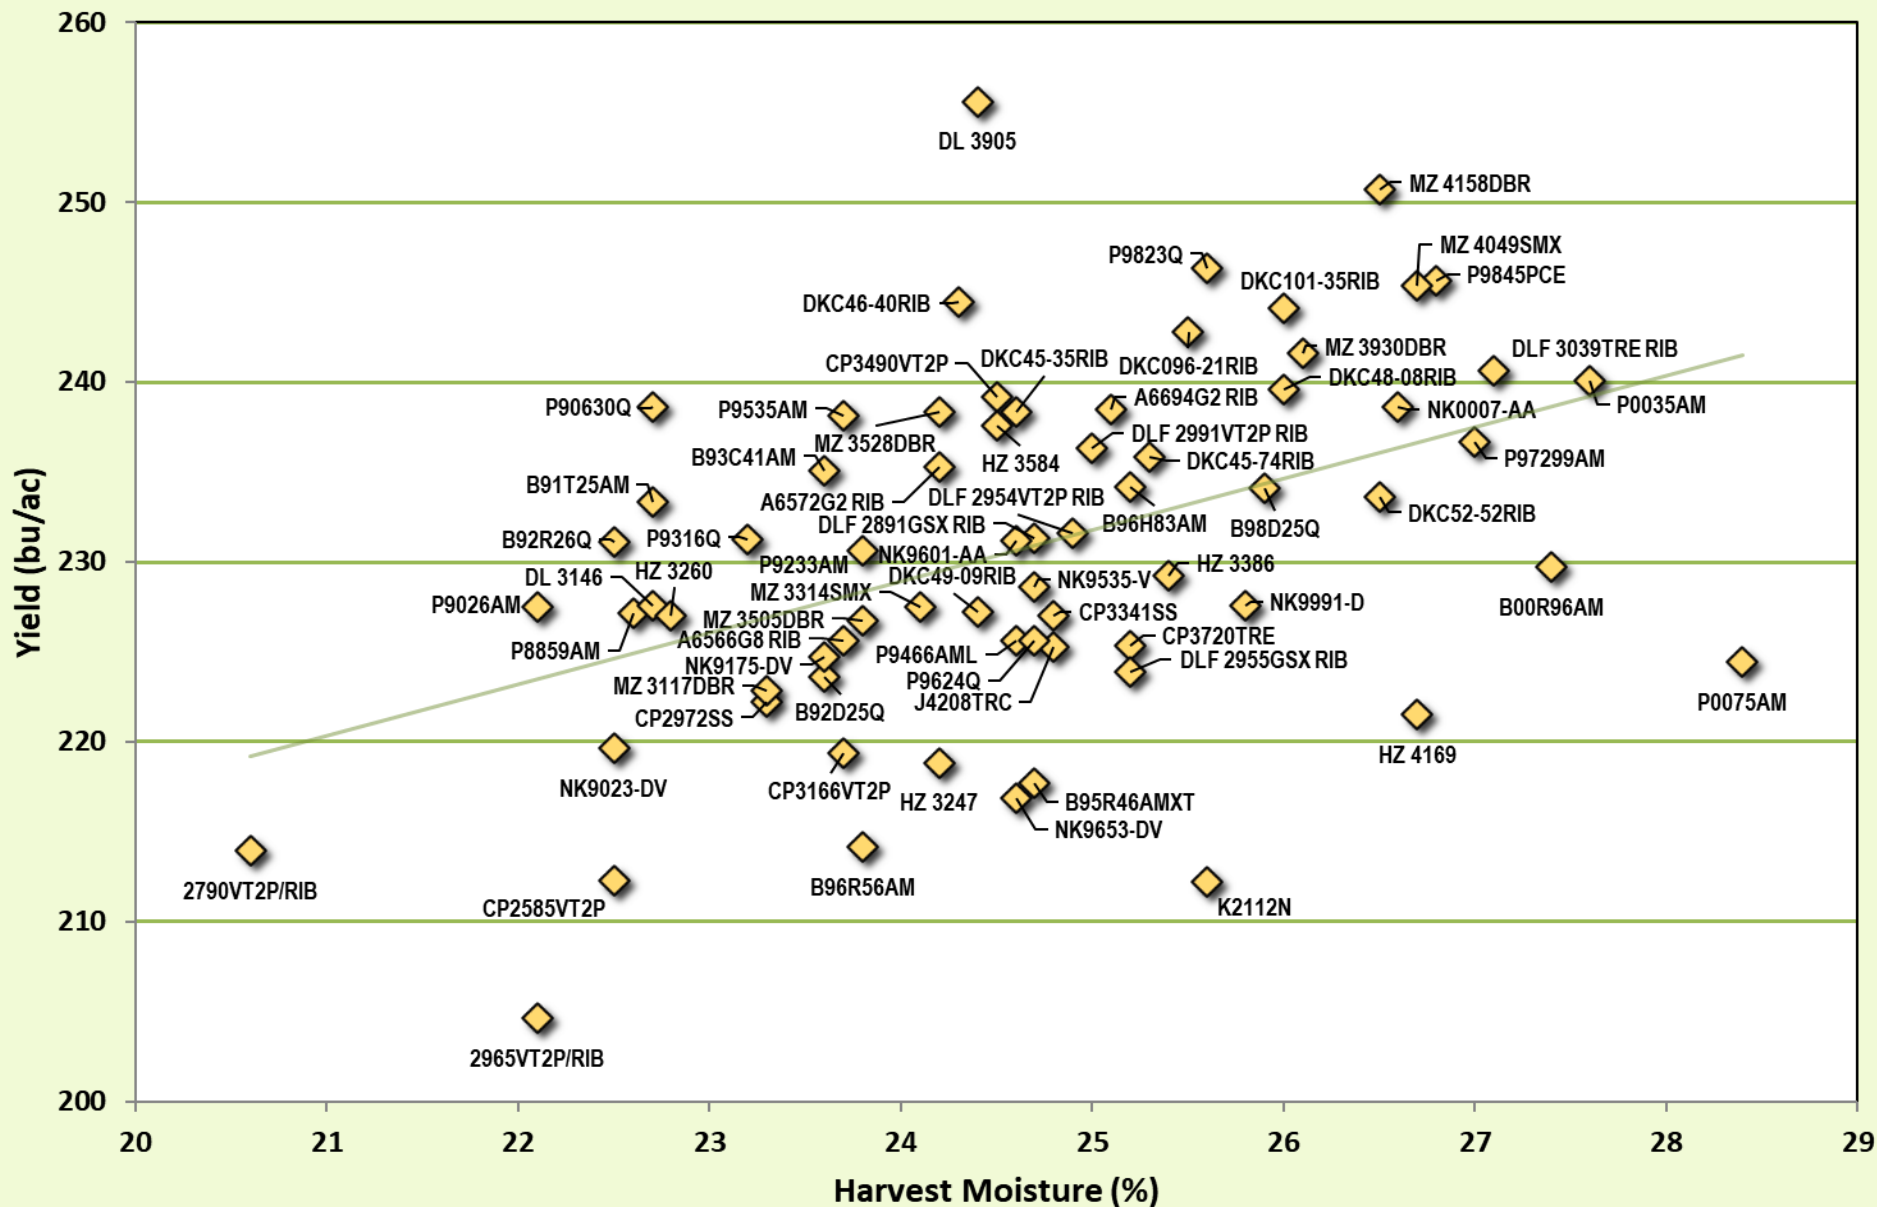

OCC 1 Year Averages (2023) for Area 3W: Blyth, Port Hope, Waterloo.

Average of 3 tests conducted in
Blyth, Port Hope, Waterloo

OCC 2 Year Averages (2022-2023) for Area 3W: Blyth, Port Hope, Waterloo.

Average of 6 tests conducted in
Blyth, Port Hope, Waterloo