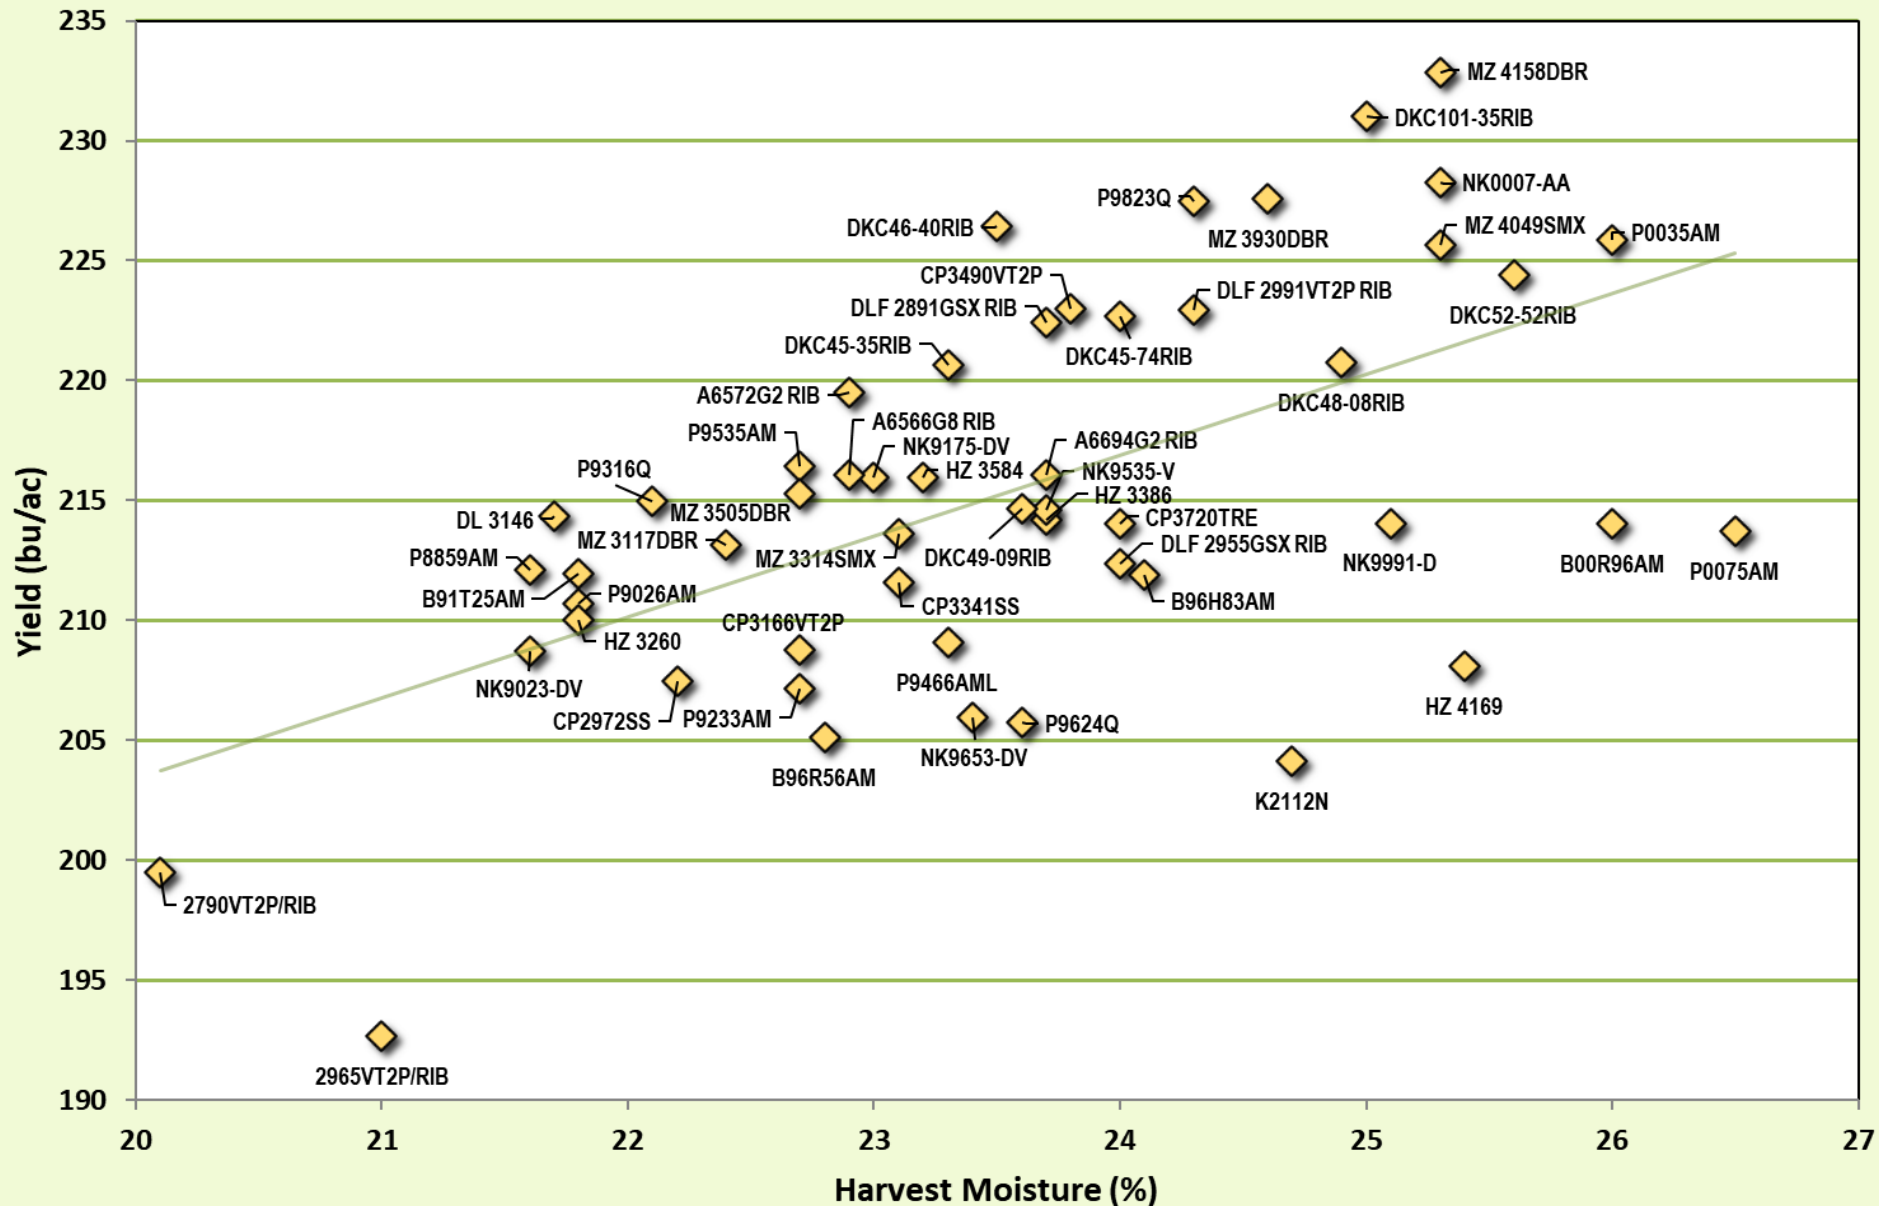

OCC 1 Year Averages (2023) for Area 3W: Blyth, Port Hope, Waterloo.

Average of 3 tests conducted in
Blyth, Port Hope, Waterloo

OCC 2 Year Averages (2022-2023) for Area 3W: Blyth, Port Hope, Waterloo.

Average of 6 tests conducted in
Blyth, Port Hope, Waterloo