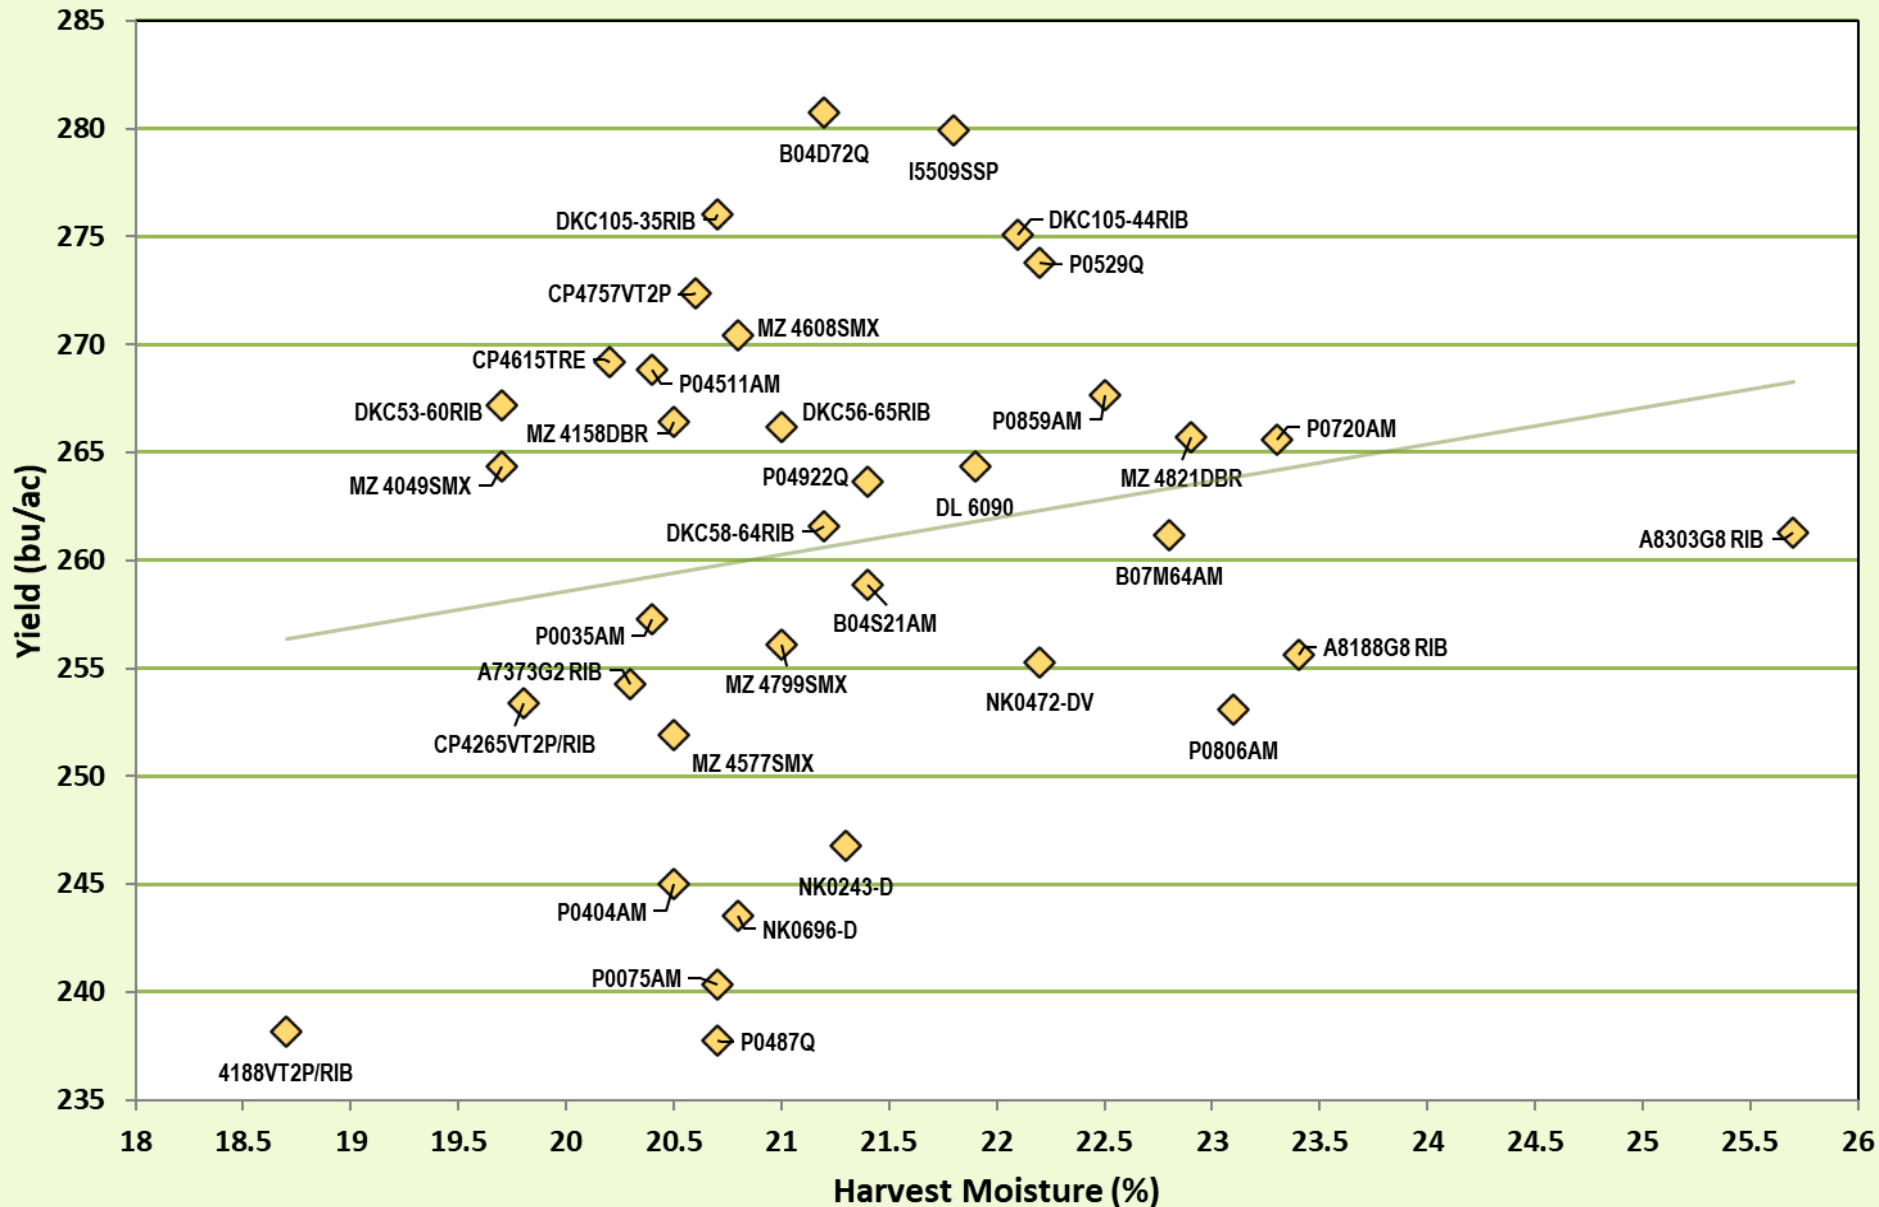

OCC 1 Year Averages (2023) for Area 5: Ridgetown, Tilbury, Dresden.

OCC 2 Year Averages (2022-2023) for Area 5: Ridgetown, Tilbury, Dresden.