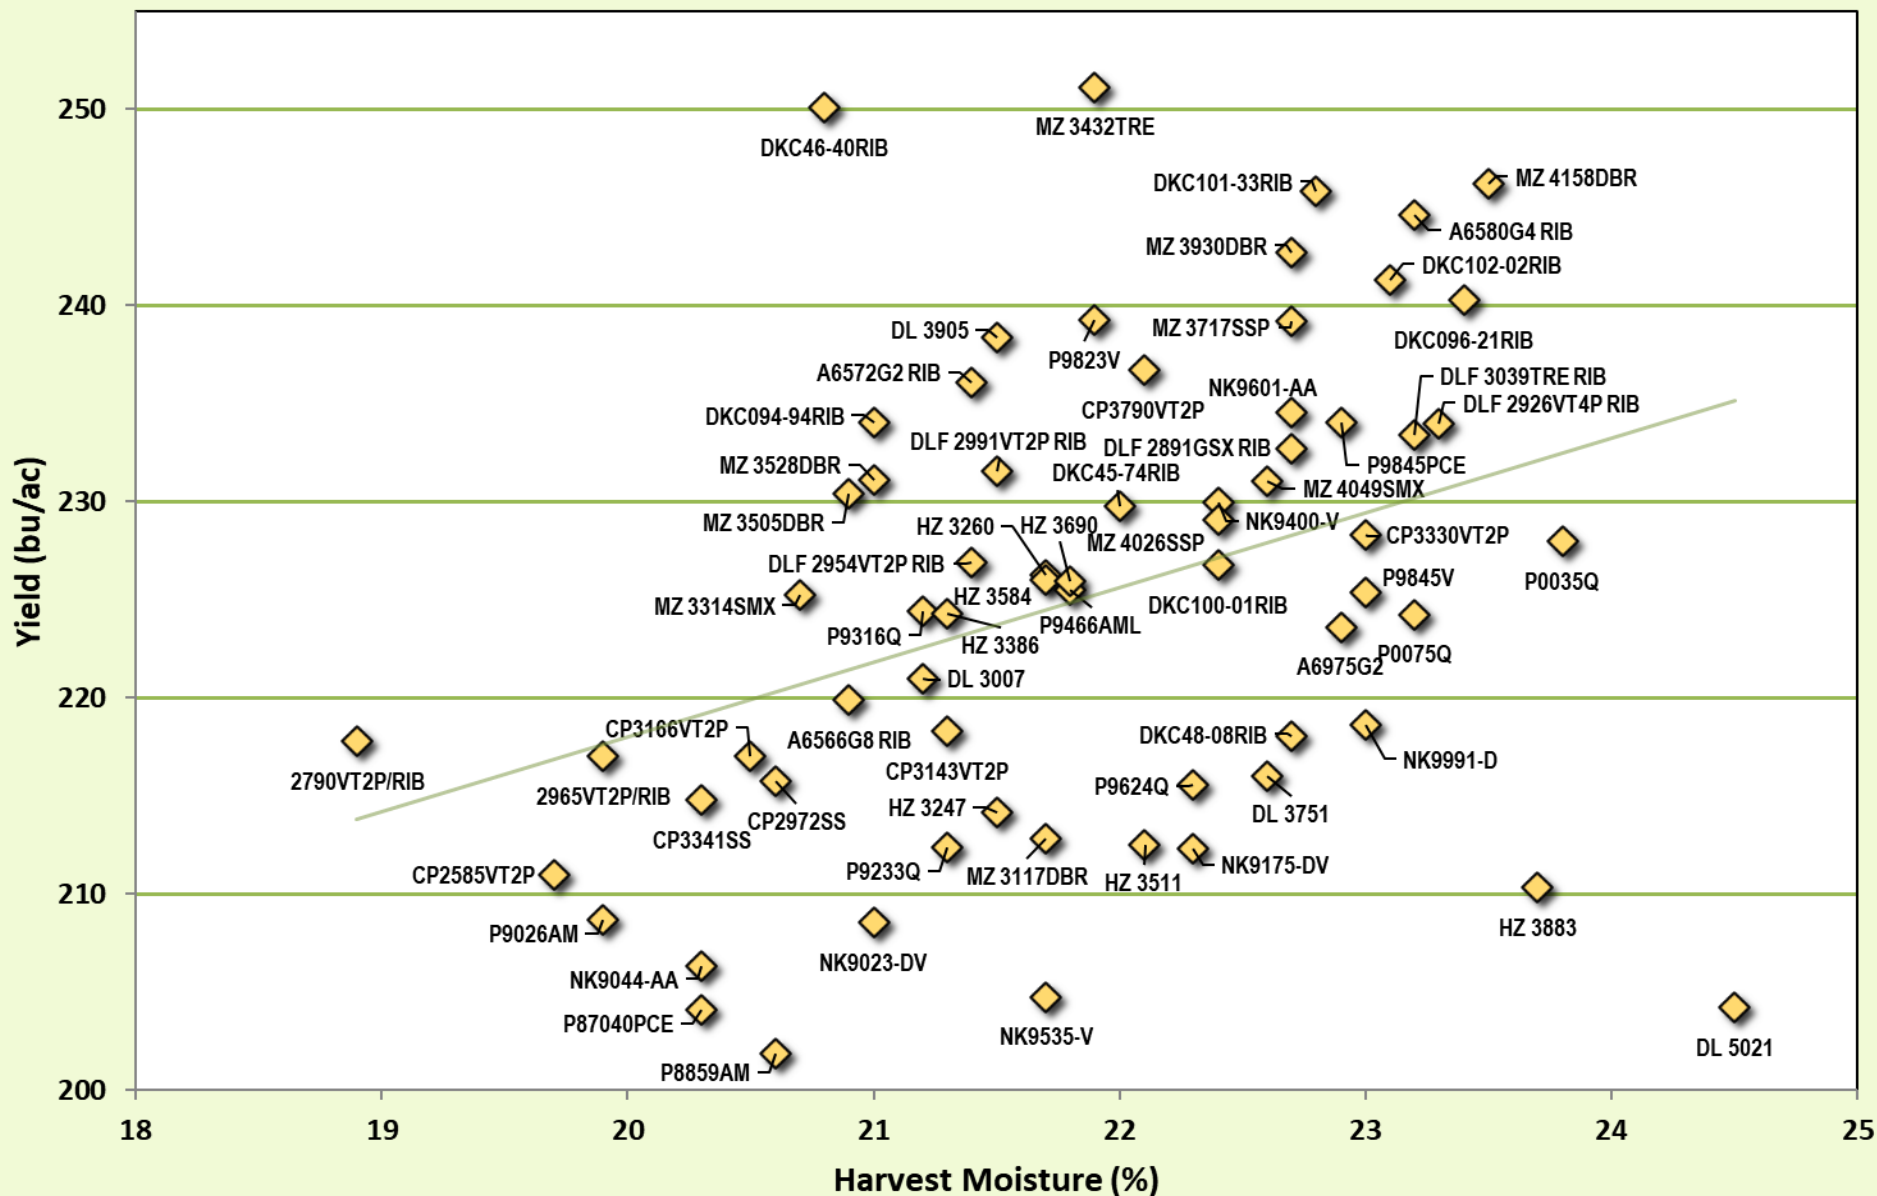

OCC 1 Year Averages (2024) for Area 3W: Blyth, Port Hope, Waterloo.

**Average of 3 tests conducted in
Blyth, Port Hope, Waterloo**

OCC 2 Year Averages (2023-2024) for Area 3W: Blyth, Port Hope, Waterloo.