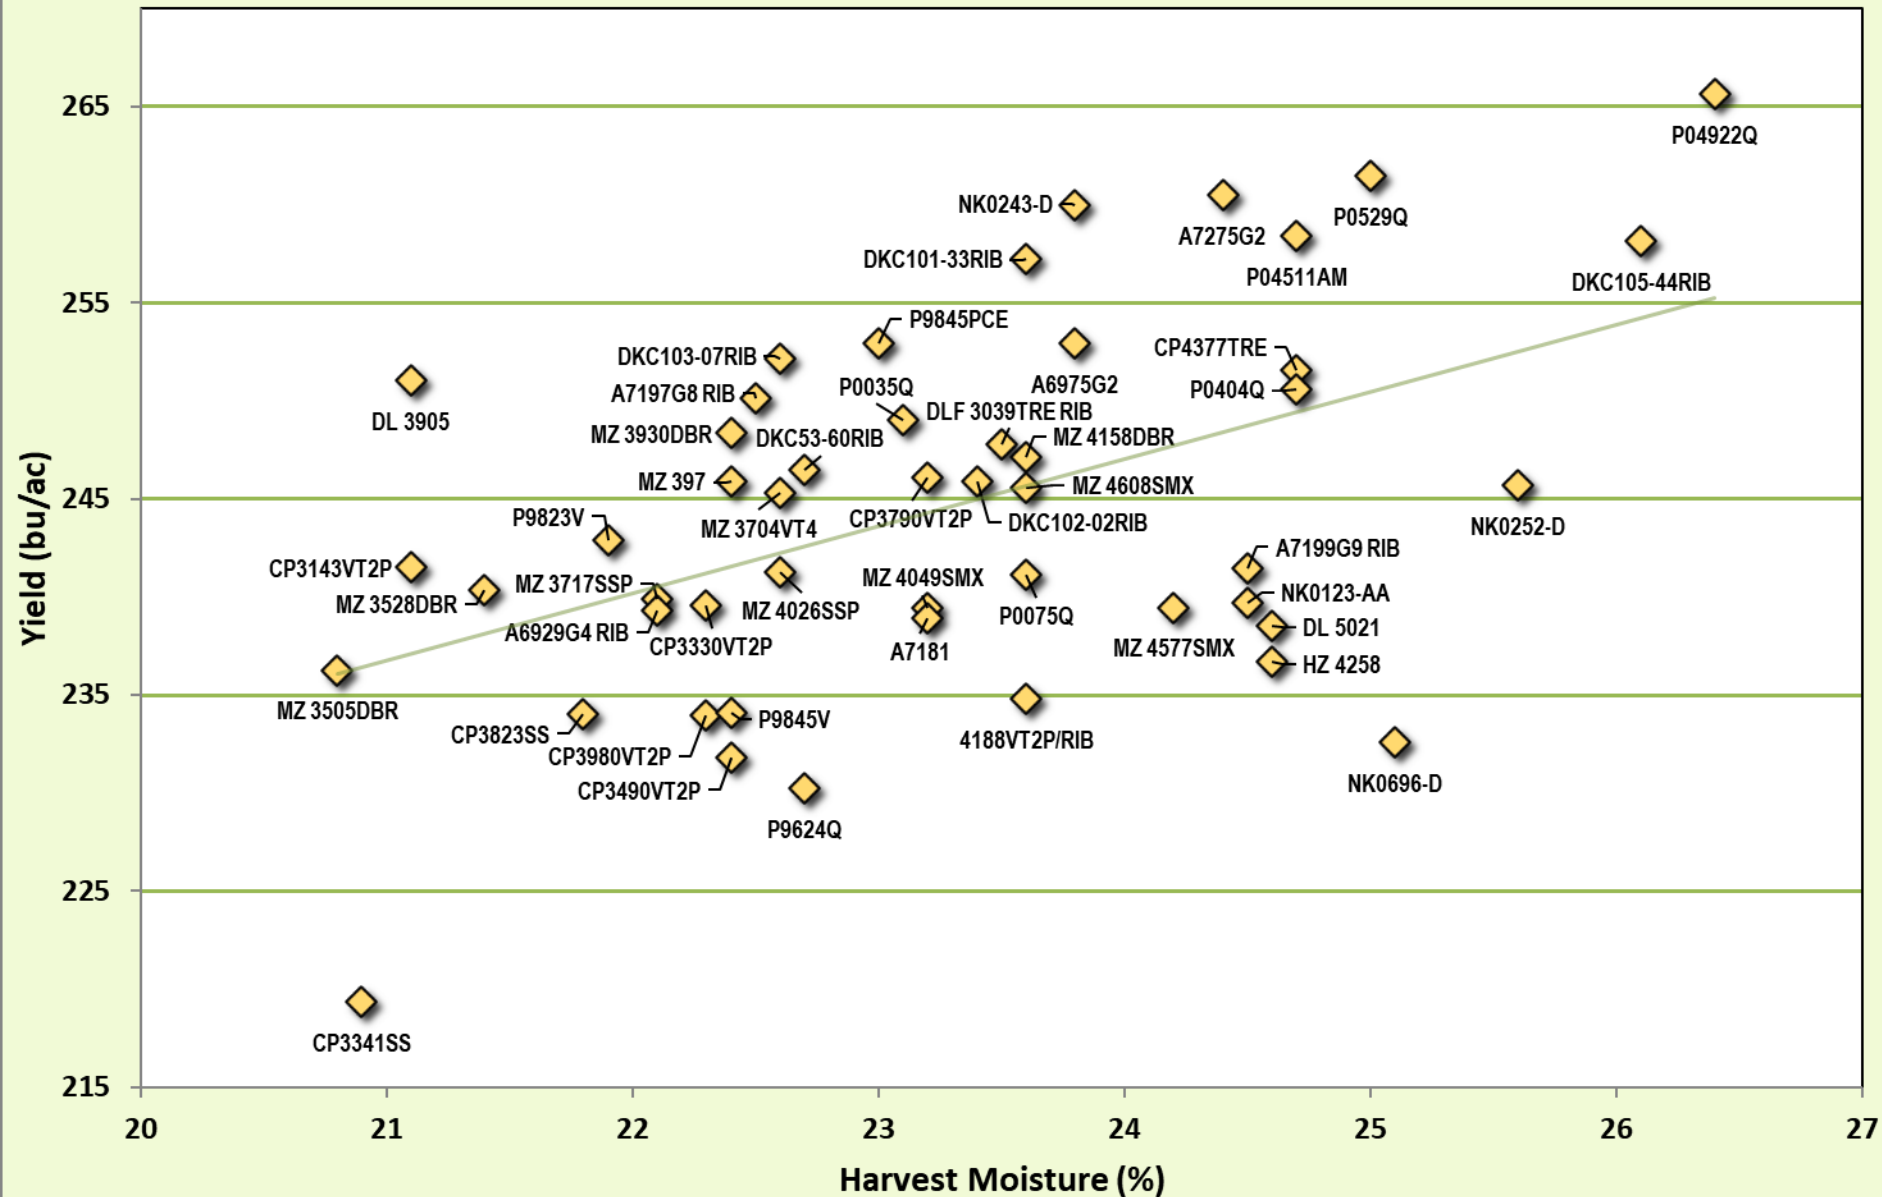

OCC 1 Year Averages (2024) for Area 4: Exeter, Ilderton, Woodstock, Belmont.

OCC 2 Year Averages (2023-2024) for Area 4: Exeter, Ilderton, Woodstock, Belmont.